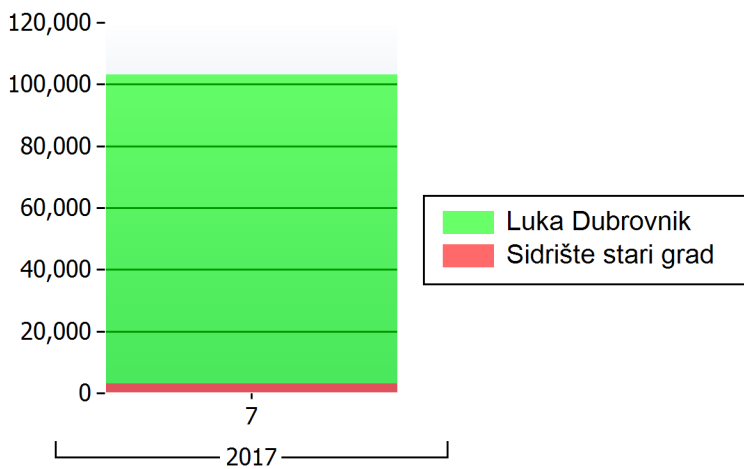

Total Pax per Month

Pax	2017	Total
	7	
Luka Dubrovnik	99,897	99,897
Sidrište stari grad	3,134	3,134
Total	103,031	103,031

Calls	2017	Total
	7	
Luka Dubrovnik	66	66
Sidrište stari grad	9	9
Total	75	75