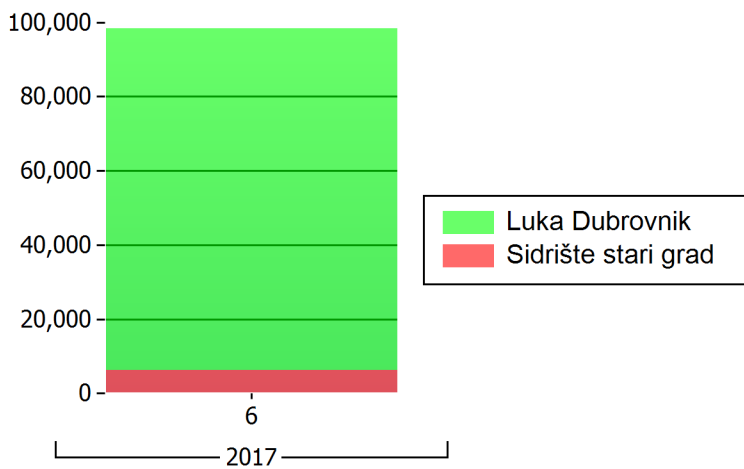

Total Pax per Month

Pax	2017	Total
	6	
Luka Dubrovnik	92,240	92,240
Sidrište stari grad	6,213	6,213
Total	98,453	98,453

Calls	2017	Total
	6	
Luka Dubrovnik	55	55
Sidrište stari grad	7	7
Total	62	62